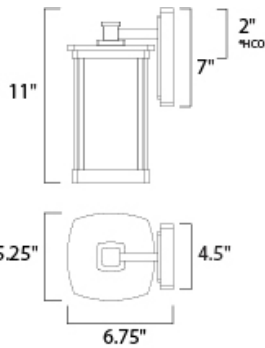

MEASUREMENTS

DIMENSION : 5.25" W x 11" H x 6.75" Ext
BACK PLATE : 4.5" W x 7" H x 2" HCO
HANGING WEIGHT : 2.97 lb

LAMPING

INPUT VOLTAGE : 120V
BULB : 1 x 60W Incandescent E26 Medium , 60W Total
BULB INCLUDED : (Not Included)
DIMMABLE : Yes

Always consult a qualified electrician before installing any lighting product.

MAXIM®
L I G H T I N G

WESTERN DISTRIBUTION CENTER (HEADQUARTER)
253 NORTH VINELAND AVE | CITY OF INDUSTRY, CA 91746

EASTERN DISTRIBUTION CENTER
101 GARDNER PARK | PEACHTREE CITY, GA 30269

P. 626.956.4200 | F. 626.956.4225 | maximlighting.com